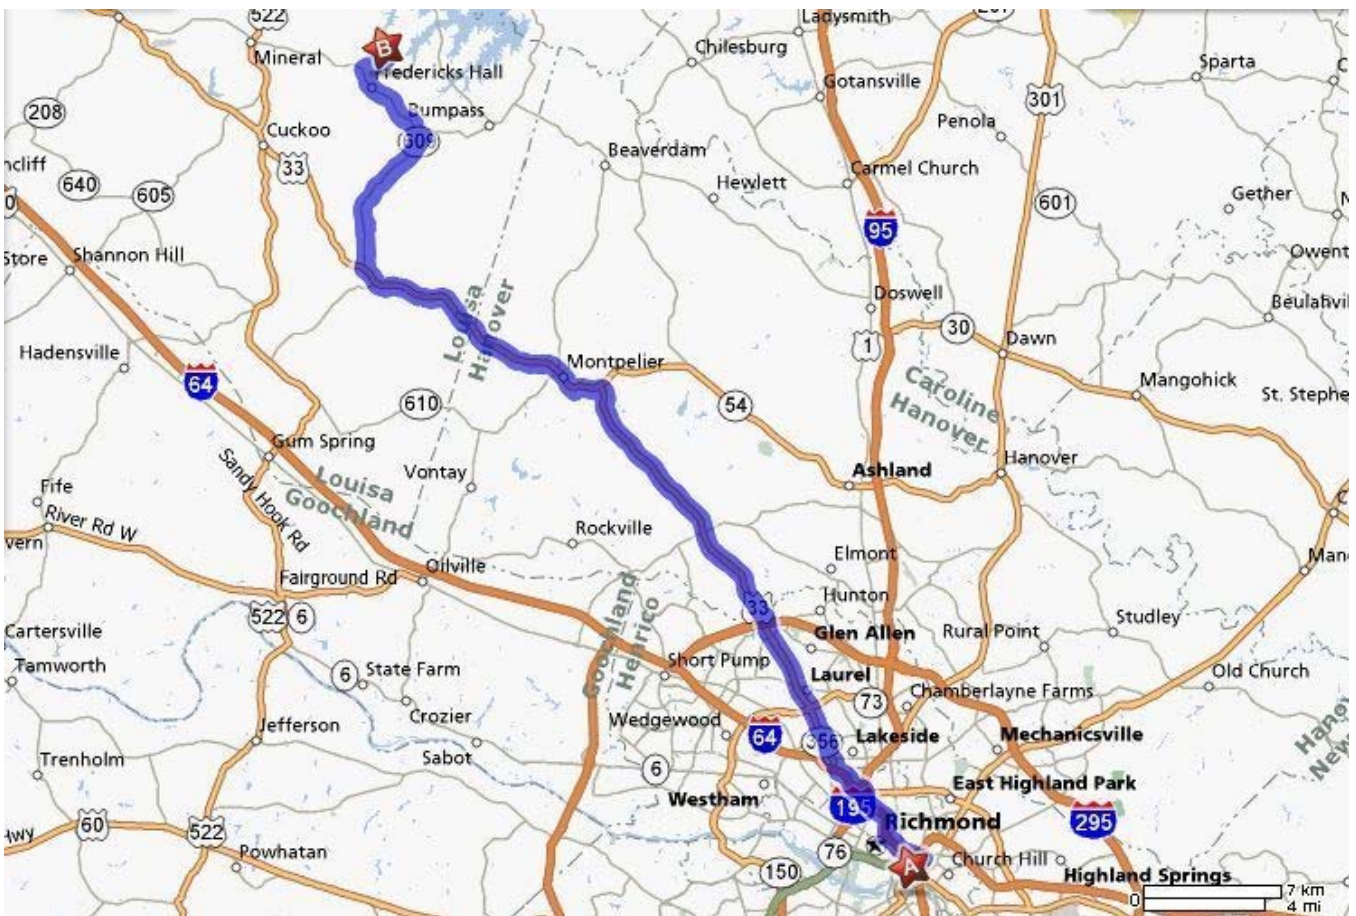

Directions from Richmond, VA

1. 1: Start out going West on Interstate 64.
2. 2: Merge onto US-33 W via EXIT 185. (Travel approximately 29.8 miles.)
3. 3: Turn RIGHT onto BUCKNER RD. (Travel approximately 3.4 miles.)
4. 4: Turn SLIGHT RIGHT to stay on BUCKNER RD. (From this point travel approximately 3.4 miles.)
5. 5: Turn LEFT onto FREDERICKS HALL RD. (Travel approximately 3.8 miles.)
6. 6: Turn RIGHT onto ELK CREEK RD. (Travel approximately 1.4 miles.)
7. 7: Turn LEFT onto SORBIE LN. (SORBIE COVE SIGN)
8. 8: From here, follow the gravel drive until it comes to a fork. Take the right fork to the farm.

* * * Arrive at the Barn/Sorbie Farm Alpaca Store

Sorbie Farm Alpacas
Lake Anna, VA 23117
(540) 894-872-5251