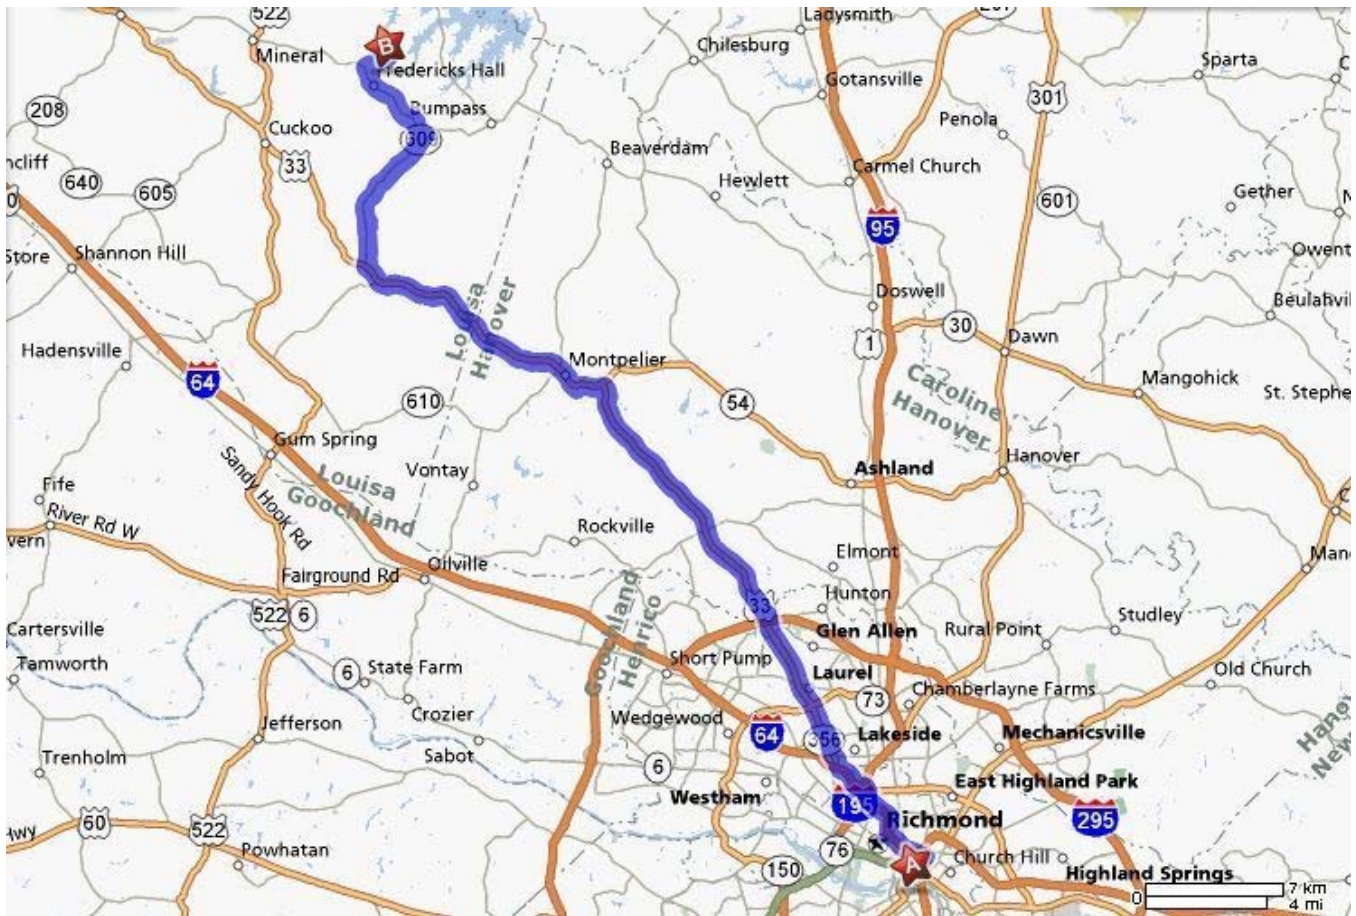

Directions from Richmond, VA

1. 1: Start out going West on Interstate 64.
2. 2: Merge onto US-33 W via EXIT 185. (Travel approximately 29.8 miles.)
3. 3: Turn RIGHT onto BUCKNER RD. (Travel approximately 3.4 miles.)
4. 4: Turn SLIGHT RIGHT to stay on BUCKNER RD. (From this point travel approximately 3.4 miles.)
5. 5: Turn LEFT onto FREDERICKS HALL RD. (Travel approximately 3.8 miles.)
6. 6: Turn RIGHT onto ELK CREEK RD. (Travel approximately 1.4 miles.)
7. 7: Turn LEFT onto SORBIE LN. (SORBIE COVE SIGN)
8. 8: From here, follow the gravel drive until it comes to a fork. Take the right fork to the farm.

* * * Arrive at the Barn/Sorbie Farm Alpaca Store

Sorbie Farm Alpacas
Lake Anna, VA 23117
(540) 894-872-5251